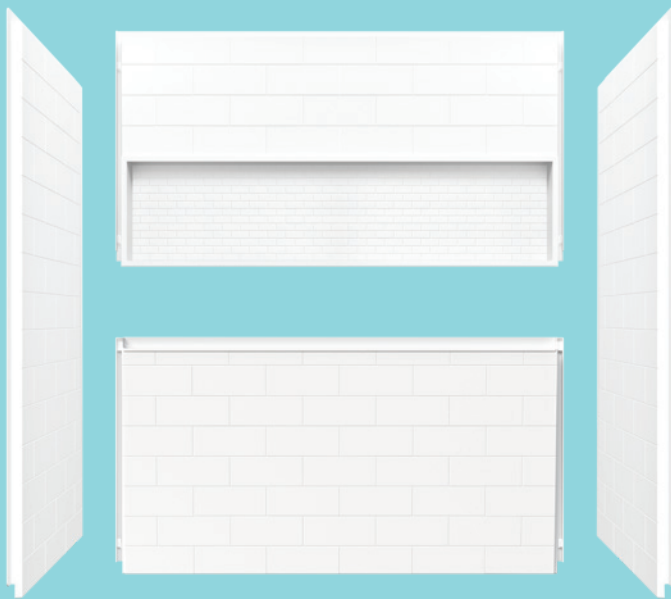

# NEXTILE

4-PIECE WALL SET

## SENSIBLY CHIC

The NexTile 4-piece wall set combines innovative solutions with sophisticated design to upgrade your style and space. It's an easy alternative to ceramic tile that's both budget friendly and style-savvy. Now available as a shower wall kit!

## NexTile 4-Piece Wall Kits

Designed to fit Bootz Tubs and Shower Bases

Model Number	Description	Finished Dimensions (W x D x H)
Z041-5000-00	NexTile 6030 Tub Wall Kit	60" x 30" x 60"
Z041-5200-00	NexTile 6032 Tub Wall Kit	60" x 32" x 60"
Z041-6000-00	NexTile 6030 Shower Wall Kit	60" x 30" x 74"
Z041-6200-00	NexTile 6032 Shower Wall Kit	60" x 32" x 74"

### Fast Installation

Quick, 1-person direct-to-stud installation. The connection system locks walls firmly in place with minimal silicone application.